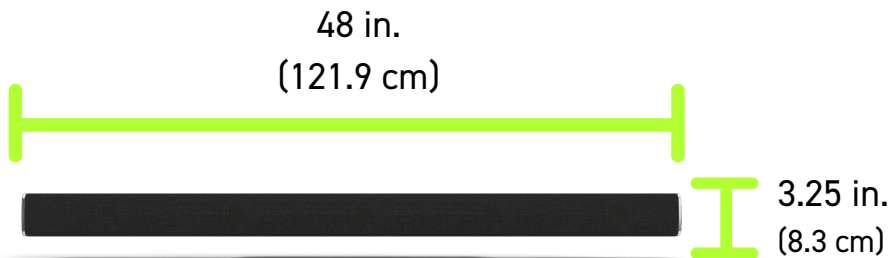

WALL

Spec Sheet

Size & Weight

Length: 48 in. (121.9 cm)

Height: 3.25 in. (8.3 cm)

Depth: 3.5 in. (8.9 cm)

Weight: 7.5 lbs. (3.4 kg)

What's in the Box?

USB Type A to USB Type B Cable: 12 ft. (3.7 m)

CAT 6 Ethernet Cable: 15 ft. (4.6 m)

Wall Mount Bracket

Camera Mount Bracket

All Necessary Screws

Networking & Ports

Ethernet (supports PoE+)

USB Type B

Kensington lock equipped

20' optimal coverage

Noise Cancellation

Eco-Canceling

De-Reverb